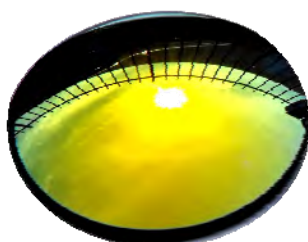

CAMPIONARIO SPECCHIATURE

BLUE

SILVER BLACK

RED GOLD

VIOLET

SILVER

GREEN

GOLD RAY